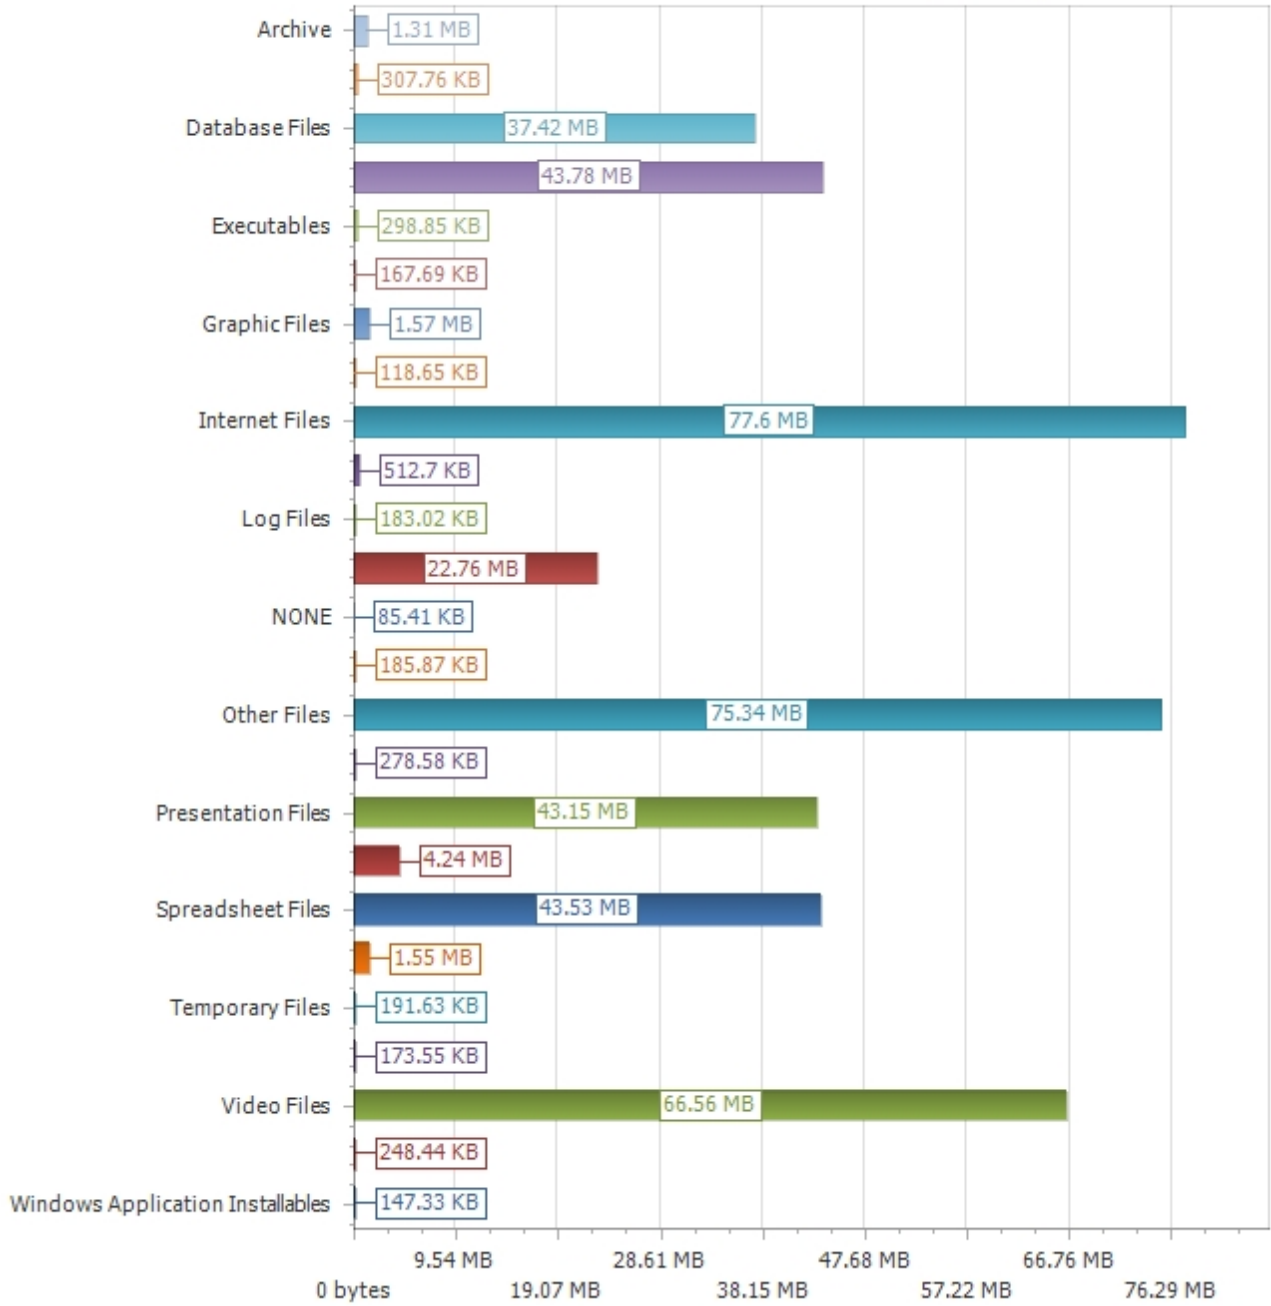

# File Extension Summary by Category

**Total Size: 442,120,100 (422 MB)**

| <b>Category</b>                  | <b>Size</b> | <b>File Count</b> | <b>% of Total</b> |
|----------------------------------|-------------|-------------------|-------------------|
| Archive                          | 1.31 MB     | 529               | 0.31%             |
| Configuration Files              | 307.76 KB   | 126               | 0.07%             |
| Database Files                   | 37.42 MB    | 15,111            | 8.88%             |
| Document Files                   | 43.78 MB    | 17,406            | 10.38%            |
| Executables                      | 298.85 KB   | 118               | 0.07%             |
| File System Image Files          | 167.69 KB   | 68                | 0.04%             |
| Graphic Files                    | 1.57 MB     | 615               | 0.37%             |
| Help Files                       | 118.65 KB   | 48                | 0.03%             |
| Internet Files                   | 77.6 MB     | 31,314            | 18.40%            |
| Linux Files                      | 512.7 KB    | 201               | 0.12%             |
| Log Files                        | 183.02 KB   | 68                | 0.04%             |
| Music                            | 22.76 MB    | 9,014             | 5.40%             |
| NONE                             | 85.41 KB    | 30                | 0.02%             |
| Novell NetWare Files             | 185.87 KB   | 69                | 0.04%             |
| Other Files                      | 75.34 MB    | 30,020            | 17.87%            |
| Outlook Files                    | 278.58 KB   | 94                | 0.06%             |
| Presentation Files               | 43.15 MB    | 17,380            | 10.23%            |
| Software Development Files       | 4.24 MB     | 1,669             | 1.01%             |
| Spreadsheet Files                | 43.53 MB    | 17,367            | 10.32%            |
| System Files                     | 1.55 MB     | 606               | 0.37%             |
| Temporary Files                  | 191.63 KB   | 71                | 0.04%             |
| Text Files                       | 173.55 KB   | 68                | 0.04%             |
| Video Files                      | 66.56 MB    | 26,461            | 15.79%            |
| Virtualization Files             | 248.44 KB   | 98                | 0.06%             |
| Windows Application Installables | 147.33 KB   | 56                | 0.03%             |