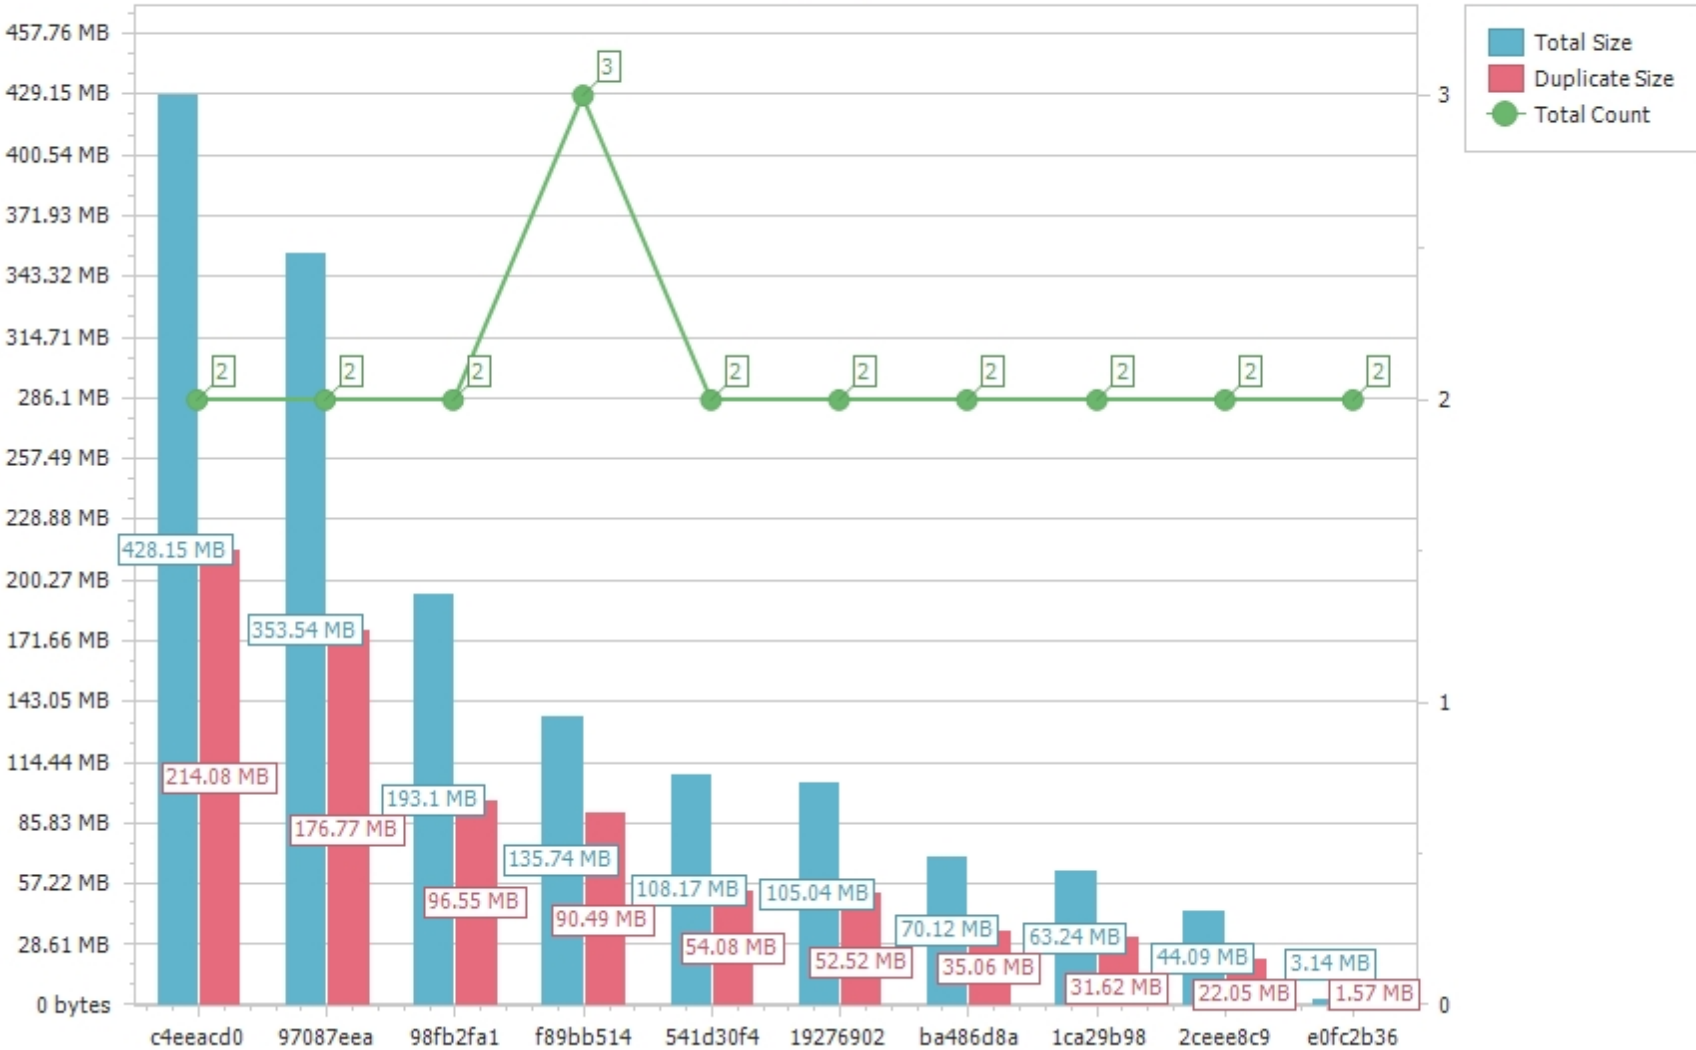

# Duplicate Files in MS365

Monday, April 26, 2021

# Top 10 by Duplicate Size

**Total Space Used: 1 GB**

**Duplicate Data Size: 777 MB**

File Content Hash String		Total	Duplicated
<b>10278c12</b>	(10278c1220afd8f0ae8f1de236aaa71e1d0bb3a9)	192 bytes	96 bytes
File Name / Web_URL	Size	Created By	Modified By
https://condreycorprpl.sharepoint.com/Shared%20Documents/fileCreator.ps/ <b>extensions-office-plus-media.txt</b>	<b>96 bytes</b>	<b>Rich Lager</b>	<b>Rich Lager</b>
https://condreycorprpl.sharepoint.com/Shared%20Documents/fileCreator.ps.v2/ <b>extensions-office-plus-media.txt</b>	<b>96 bytes</b>	<b>Rich Lager</b>	<b>Rich Lager</b>
<b>15b6231e</b>	(15b6231e2bbaf04d2fd5ce7c53d912a66c5e1095)	21.53 KB	10.76 KB
File Name / Web_URL	Size	Created By	Modified By
https://condreycorprpl-my.sharepoint.com/personal/rlager_condreycorprpl_onmicrosoft_com/Documents/ <b>Document.docx</b>	<b>11 KB</b>	<b>Rich Lager</b>	<b>Rich Lager</b>
<b>test-doc.docx</b>	<b>11 KB</b>	<b>Rich Lager</b>	<b>Rich Lager</b>
<b>19276902</b>	(19276902eca75f7309f7f6172487aee185045fce)	105.04 MB	52.52 MB
File Name / Web_URL	Size	Created By	Modified By
https://condreycorprpl-my.sharepoint.com/personal/gnance_sp_cctec_org/Documents/ <b>Galileo-ClientTools-4.0.0-x64-34.exe</b>	<b>53 MB</b>	<b>Gary Nance</b>	<b>Gary Nance</b>
https://condreycorprpl-my.sharepoint.com/personal/gnance_sp_cctec_org/Documents/Galileo/ <b>Galileo-ClientTools-4.0.0-x64-34.exe</b>	<b>53 MB</b>	<b>Gary Nance</b>	<b>Gary Nance</b>