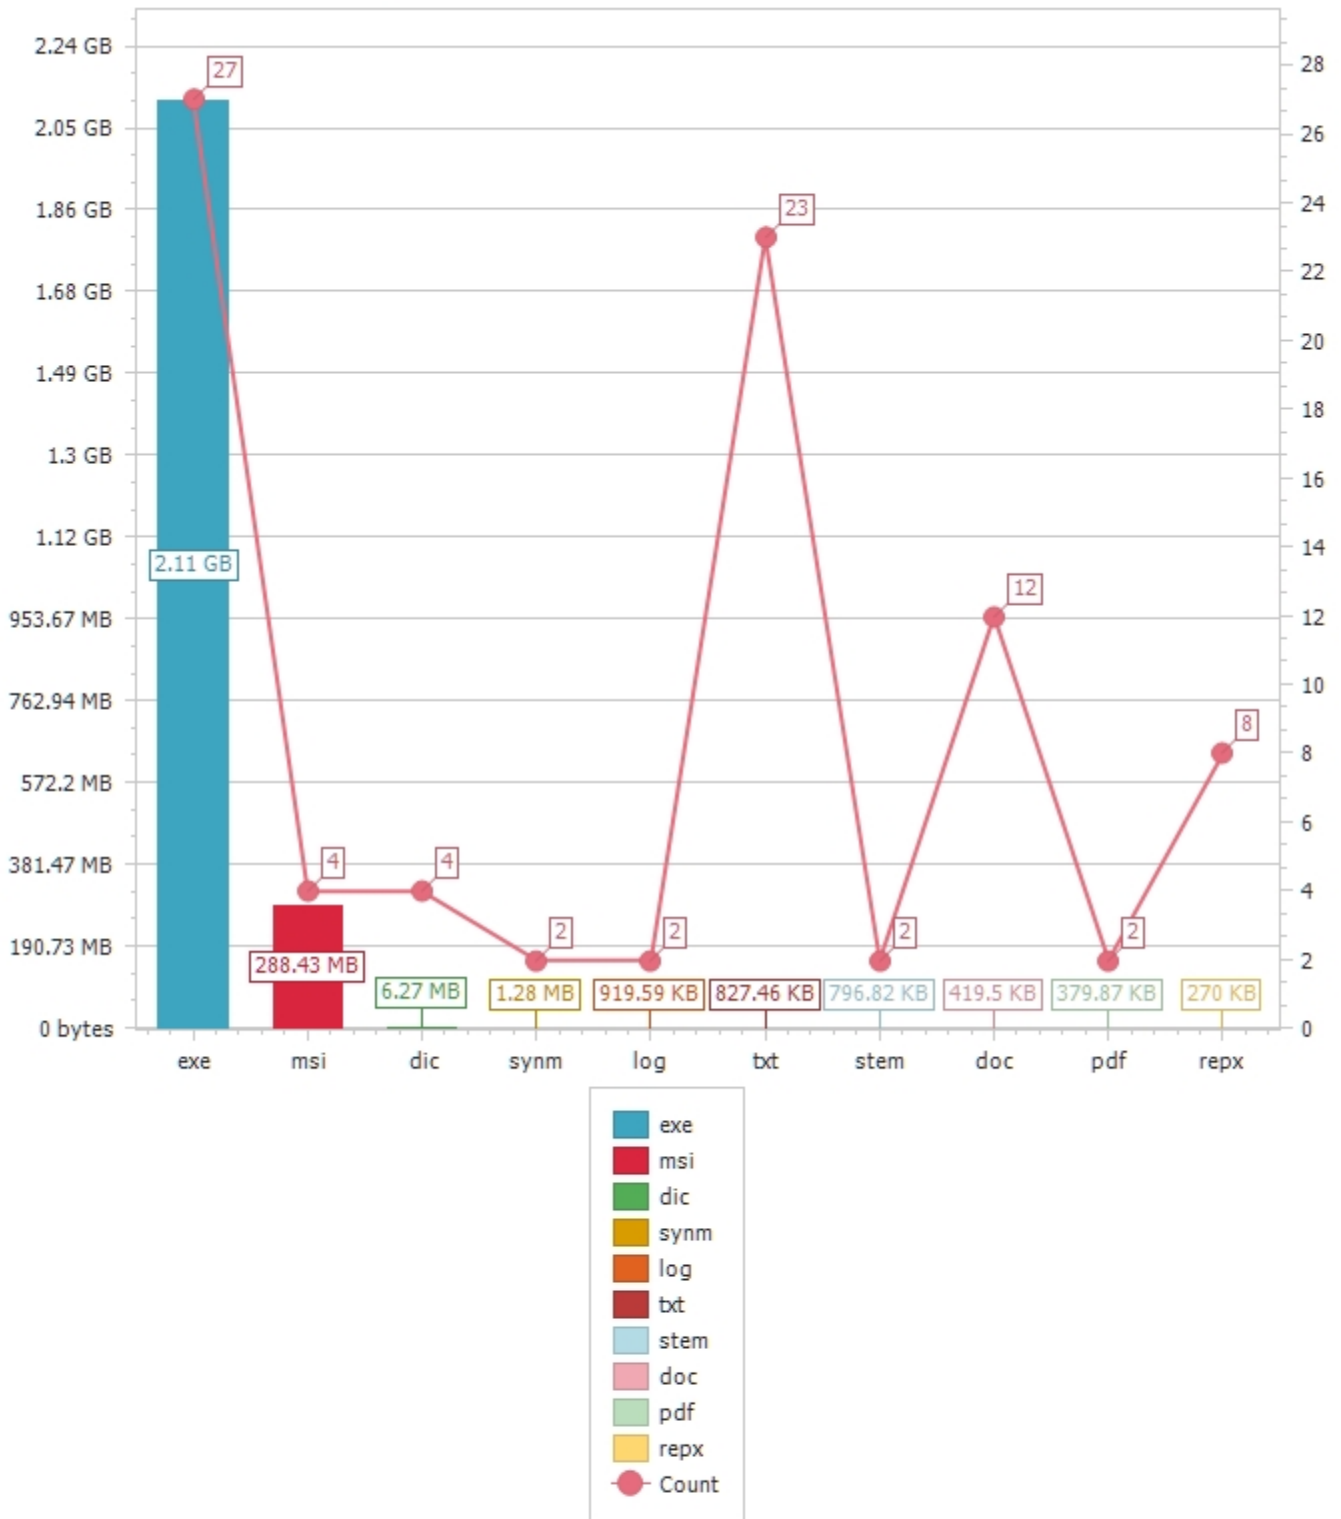

# Microsoft 365 - File Extensions Report

Generated On: 4/2/2021 3:47:17 PM

# Top 10 File Extensions by Size